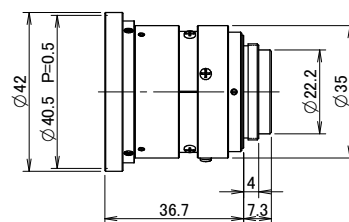

## Fix Positions, with locking screws for Iris and Focus

Product Code	Format	Mount	Focal Length (mm)	Iris Range	M. O. D. (m)	Horizontal Angle of View	Filter Thread (mm)	Dimensions (mm)	Remarks
FL-CC0614A-2M	2/3"	C	6	1.4-16	0.1	71.2°	46.0 P=0.5	Ø 48.0 x 59.9	Locking Screws
FL-CC0814A-2M	2/3"	C	8	1.4-16	0.1	56.3°	40.5 P=0.5	Ø 42.0 x 36.7	Locking Screws
FL-CC1214A-2M	2/3"	C	12	1.4-16	0.1	39.4°	27.0 P=0.5	Ø 29.5 x 45.7	Locking Screws
FL-CC1614A-2M	2/3"	C	16	1.4-16	0.1	30.7°	27.0 P=0.5	Ø 29.5 x 32.2	Locking Screws
FL-CC2514A-2M	2/3"	C	25	1.4-16	0.1	19.5°	30.5 P=0.5	Ø 32.0 x 38.0	Locking Screws
FL-CC5024A-2M	2/3"	C	50	2.4-22	0.3	10.3°	30.5 P=0.5	Ø 32.0 x 46.5	Locking Screws

Unit: mm

FL-CC0614A-2M

FL-CC0814A-2M

FL-CC1214A-2M

FL-CC1614A-2M

FL-CC2514A-2M

FL-CC5024A-2M

[www.ricoh-mv-security.eu](http://www.ricoh-mv-security.eu)