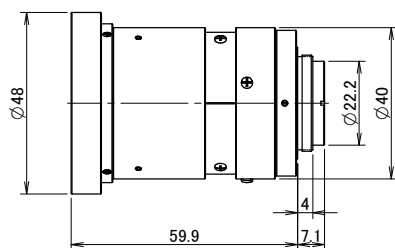

# NEW MEGAPIXEL LENSES FOR MACHINE VISION

- 6 Lenses from 6mm to 50mm
- 2 Megapixel Resolution
- Unified 2/3"-Format
- Extra Low Distortion from 0.02% to 0.56%
- Extra Low Vignetting
- Outstanding Contrast up to the Edges
- M.O.D. 10cm (except FL-CC5024A-2M)
- Very Large Apertures
- Locking Screws for Iris and Focus

## Fix Positions, with locking screws for Iris and Focus

Product Code	Format	Mount	Focal Length (mm)	Iris Range	M. O. D. (m)	Horizontal Angle of View	Filter Thread (mm)	Dimensions (mm)	Remarks
FL-CC0614A-2M	2/3"	C	6	1.4-16	0.1	71.2°	46.0 P=0.5	Ø 48.0 x 59.9	Locking Screws
FL-CC0814A-2M	2/3"	C	8	1.4-16	0.1	56.3°	40.5 P=0.5	Ø 42.0 x 36.7	Locking Screws
FL-CC1214A-2M	2/3"	C	12	1.4-16	0.1	39.4°	27.0 P=0.5	Ø 29.5 x 45.7	Locking Screws
FL-CC1614A-2M	2/3"	C	16	1.4-16	0.1	30.7°	27.0 P=0.5	Ø 29.5 x 32.2	Locking Screws
FL-CC2514A-2M	2/3"	C	25	1.4-16	0.1	19.5°	30.5 P=0.5	Ø 32.0 x 38.0	Locking Screws
FL-CC5024A-2M	2/3"	C	50	2.4-22	0.3	10.3°	30.5 P=0.5	Ø 32.0 x 46.5	Locking Screws

Unit: mm

FL-CC0614A-2M

FL-CC0814A-2M

FL-CC1214A-2M

FL-CC1614A-2M

FL-CC2514A-2M

FL-CC5024A-2M

[www.ricoh-mv-security.eu](http://www.ricoh-mv-security.eu)