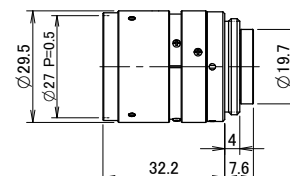

## Fix Positions, with locking screws for Iris and Focus

Product Code	Format	Mount	Focal Length (mm)	Iris Range	M. O. D. (m)	Horizontal Angle of View	Filter Thread (mm)	Dimensions (mm)	Remarks
FL-CC0614A-2M	2/3"	C	6	1.4-16	0.1	71.2°	46.0 P=0.5	Ø 48.0 x 59.9	Locking Screws
FL-CC0814A-2M	2/3"	C	8	1.4-16	0.1	56.3°	40.5 P=0.5	Ø 42.0 x 36.7	Locking Screws
FL-CC1214A-2M	2/3"	C	12	1.4-16	0.1	39.4°	27.0 P=0.5	Ø 29.5 x 45.7	Locking Screws
FL-CC1614A-2M	2/3"	C	16	1.4-16	0.1	30.7°	27.0 P=0.5	Ø 29.5 x 32.2	Locking Screws
FL-CC2514A-2M	2/3"	C	25	1.4-16	0.1	19.5°	30.5 P=0.5	Ø 32.0 x 38.0	Locking Screws
FL-CC5024A-2M	2/3"	C	50	2.4-22	0.3	10.3°	30.5 P=0.5	Ø 32.0 x 46.5	Locking Screws

Unit: mm

FL-CC0614A-2M

FL-CC0814A-2M

FL-CC1214A-2M

FL-CC1614A-2M

FL-CC2514A-2M

FL-CC5024A-2M

[www.ricoh-mv-security.eu](http://www.ricoh-mv-security.eu)