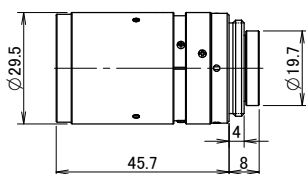

## Fix Positions, with locking screws for Iris and Focus

Product Code	Format	Mount	Focal Length (mm)	Iris Range	M. O. D. (m)	Horizontal Angle of View	Filter Thread (mm)	Dimensions (mm)	Remarks
FL-CC0614A-2M	2/3"	C	6	1.4-16	0.1	71.2°	46.0 P=0.5	Ø 48.0 x 59.9	Locking Screws
FL-CC0814A-2M	2/3"	C	8	1.4-16	0.1	56.3°	40.5 P=0.5	Ø 42.0 x 36.7	Locking Screws
FL-CC1214A-2M	2/3"	C	12	1.4-16	0.1	39.4°	27.0 P=0.5	Ø 29.5 x 45.7	Locking Screws
FL-CC1614A-2M	2/3"	C	16	1.4-16	0.1	30.7°	27.0 P=0.5	Ø 29.5 x 32.2	Locking Screws
FL-CC2514A-2M	2/3"	C	25	1.4-16	0.1	19.5°	30.5 P=0.5	Ø 32.0 x 38.0	Locking Screws
FL-CC5024A-2M	2/3"	C	50	2.4-22	0.3	10.3°	30.5 P=0.5	Ø 32.0 x 46.5	Locking Screws

Unit: mm

FL-CC0614A-2M

FL-CC0814A-2M

FL-CC1214A-2M

FL-CC1614A-2M

FL-CC2514A-2M

FL-CC5024A-2M

[www.ricoh-mv-security.eu](http://www.ricoh-mv-security.eu)