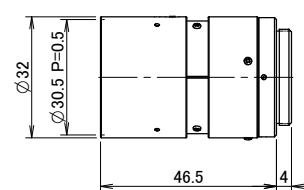

## Fix Positions, with locking screws for Iris and Focus

Product Code	Format	Mount	Focal Length (mm)	Iris Range	M. O. D. (m)	Horizontal Angle of View	Filter Thread (mm)	Dimensions (mm)	Remarks
FL-CC0614A-2M	2/3"	C	6	1.4-16	0.1	71.2°	46.0 P=0.5	Ø 48.0 x 59.9	Locking Screws
FL-CC0814A-2M	2/3"	C	8	1.4-16	0.1	56.3°	40.5 P=0.5	Ø 42.0 x 36.7	Locking Screws
FL-CC1214A-2M	2/3"	C	12	1.4-16	0.1	39.4°	27.0 P=0.5	Ø 29.5 x 45.7	Locking Screws
FL-CC1614A-2M	2/3"	C	16	1.4-16	0.1	30.7°	27.0 P=0.5	Ø 29.5 x 32.2	Locking Screws
FL-CC2514A-2M	2/3"	C	25	1.4-16	0.1	19.5°	30.5 P=0.5	Ø 32.0 x 38.0	Locking Screws
FL-CC5024A-2M	2/3"	C	50	2.4-22	0.3	10.3°	30.5 P=0.5	Ø 32.0 x 46.5	Locking Screws

Unit: mm

FL-CC0614A-2M

FL-CC0814A-2M

FL-CC1214A-2M

FL-CC1614A-2M

FL-CC2514A-2M

FL-CC5024A-2M

[www.ricoh-mv-security.eu](http://www.ricoh-mv-security.eu)