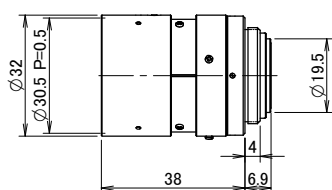

## Fix Positions, with locking screws for Iris and Focus

Product Code	Format	Mount	Focal Length (mm)	Iris Range	M. O. D. (m)	Horizontal Angle of View	Filter Thread (mm)	Dimensions (mm)	Remarks
FL-CC0614A-2M	2/3"	C	6	1.4-16	0.1	71.2°	46.0 P=0.5	Ø 48.0 x 59.9	Locking Screws
FL-CC0814A-2M	2/3"	C	8	1.4-16	0.1	56.3°	40.5 P=0.5	Ø 42.0 x 36.7	Locking Screws
FL-CC1214A-2M	2/3"	C	12	1.4-16	0.1	39.4°	27.0 P=0.5	Ø 29.5 x 45.7	Locking Screws
FL-CC1614A-2M	2/3"	C	16	1.4-16	0.1	30.7°	27.0 P=0.5	Ø 29.5 x 32.2	Locking Screws
FL-CC2514A-2M	2/3"	C	25	1.4-16	0.1	19.5°	30.5 P=0.5	Ø 32.0 x 38.0	Locking Screws
FL-CC5024A-2M	2/3"	C	50	2.4-22	0.3	10.3°	30.5 P=0.5	Ø 32.0 x 46.5	Locking Screws

Unit: mm

FL-CC0614A-2M

FL-CC0814A-2M

FL-CC1214A-2M

FL-CC1614A-2M

FL-CC2514A-2M

FL-CC5024A-2M

[www.ricoh-mv-security.eu](http://www.ricoh-mv-security.eu)