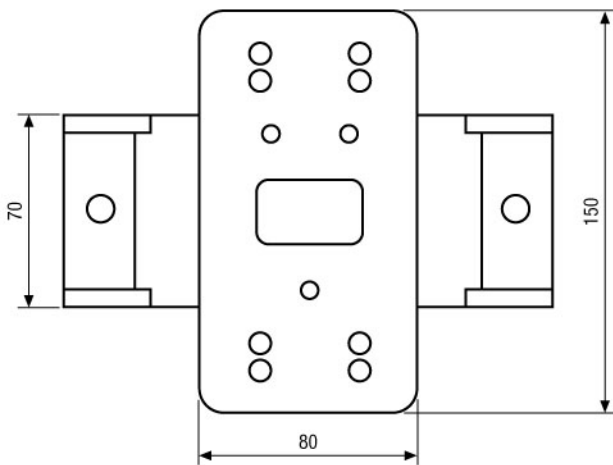

## Specifications

<b>For pole diameters</b>	50 ~ 140mm
<b>Material</b>	Di-cast aluminium
<b>Load capacity</b>	10kg
<b>Colour</b>	RAL9002
<b>Kind of mounting</b>	Screw-fixed mounting bracket and locking jaw
<b>Dimensions (HxWxD)</b>	See drawing

**79644 / VTL-WWD**

Weatherproof Housing (300mm) RAL9002, Wallbracket, Thermostat, Heater 12-24V

**79638 / WD-28**

Wall Bracket for Raytec IR LED Illuminators Series

## Product Information

\*) Fitted for the wall brackets WD-5/MK, WD-7/MK, und WD-10 as well (Attention: different finish)

Montageplatte  
Bracket holder

Gegenplatte  
Locking plate

Maße/Dimensions: mm