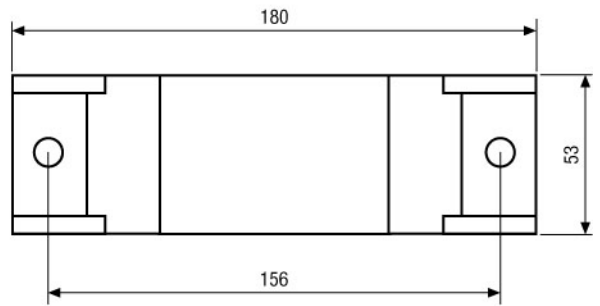

## Specifications

<b>For pole diameters</b>	50 ~ 140mm
<b>Material</b>	Di-cast aluminium
<b>Load capacity</b>	10kg
<b>Colour</b>	RAL9002
<b>Kind of mounting</b>	Screw-fixed mounting bracket and locking jaw
<b>Dimensions (HxWxD)</b>	See drawing

## Product Information

\*) Fitted for the wall brackets WD-5/MK, WD-7/MK, und WD-10 as well (Attention: different finish)

Montageplatte  
Bracket holder

Gegenplatte  
Locking plate

Maße/Dimensions: mm