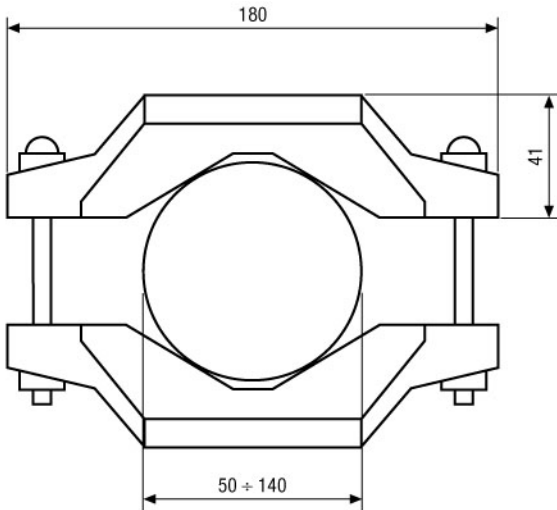

## Specifications

<b>For pole diameters</b>	50 ~ 140mm
<b>Material</b>	Di-cast aluminium
<b>Load capacity</b>	10kg
<b>Colour</b>	RAL9002
<b>Kind of mounting</b>	Screw-fixed mounting bracket and locking jaw
<b>Dimensions (HxWxD)</b>	See drawing

**79644 / VTL-WWD**

Weatherproof Housing (300mm) RAL9002, Wallbracket, Thermostat, Heater 12-24V

**79638 / WD-28**

Wall Bracket for Raytec IR LED Illuminators Series

## Product Information

\*) Fitted for the wall brackets WD-5/MK, WD-7/MK, und WD-10 as well (Attention: different finish)

Montageplatte  
Bracket holder

Gegenplatte  
Locking plate

Maße/Dimensions: mm