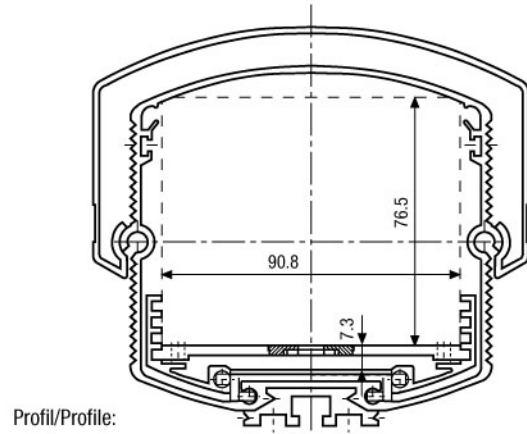

Video Security

VHM/ZLA

Weatherproof Housing (330), Central Plug with 230V Heater, RAL7032

Art-No. 79607

Features

Camera Weatherprotection

Housing Body Length: 330mm

Fold-down Housing Body

4 Levels of Camera Height Adjustment

Insulated Camera Mounting

External 30-pin Plug Connector

Cable Connection with Metal Gland M25x1.5mm

PTC Screen Heater 230VAC Included

Viewing Screen with "Clear-Shield" Technology

Housing Surface: RAL7032

Specifications

Maximum installation length	330mm
Length for power supply	NE-112 (12VDC or 24VAC): 85mm; NE-112/2 (12VDC/24VAC): 110mm
Cable entry	Metal gland M25x1.5mm (for cable diameter 9~17mm)
Cable connection	Mains connection board (see accessories)
Window screen	Coated with "Clear Shield" Technology. With this technology the glass corrosion, caused by environmental pollution, is avoided and screen cleaning cycles will be extended. The coating is UV light resistant, colour neutral and it causes no F-stop loss.
Window heater	110-265V / approx. 9watts
Thermostat	On: +16°C, Off: +20°C (see screw terminal board no. 79609)
Sunshield	Supplied
Housing	Aluminium
Colour	RAL 7032
Protection rating	IP66
Parts supplied	Screw set, Central plug with built-in 30-pin connector
Dimensions (HxWxD)	See drawing
Weight	2.9kg

Maße/Dimensions: mm

CamTech Industriel Video ApS
 Your Contact: Sales Department
 Industriparken 4 · 2750 Ballerup
 Phone +45 44 68 02 67 · Fax +45 44 68 60 52
 info@camtech.dk · www.camtech.dk