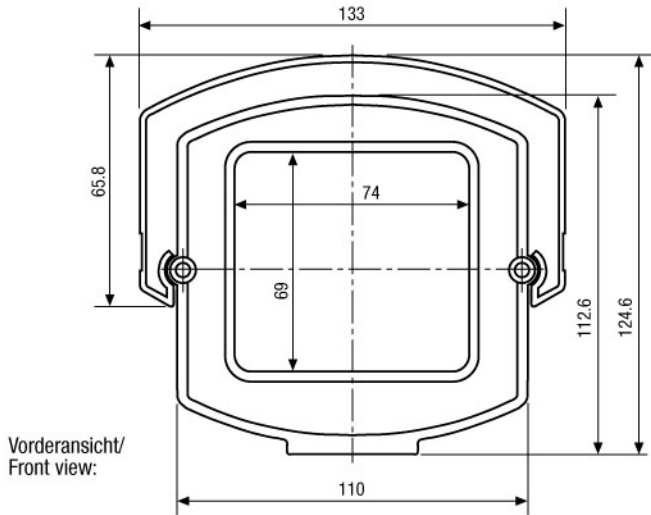

Video Security

VHM/ZLA

Weatherproof Housing (330), Central Plug with 230V Heater, RAL7032

Art-No. 79607

Features

Camera Weatherprotection

Housing Body Length: 330mm

Fold-down Housing Body

4 Levels of Camera Height Adjustment

Insulated Camera Mounting

External 30-pin Plug Connector

Cable Connection with Metal Gland M25x1.5mm

PTC Screen Heater 230VAC Included

Viewing Screen with "Clear-Shield" Technology

Housing Surface: RAL7032

Specifications

Maximum installation length	330mm
Length for power supply	NE-112 (12VDC or 24VAC): 85mm; NE-112/2 (12VDC/24VAC): 110mm
Cable entry	Metal gland M25x1.5mm (for cable diameter 9~17mm)
Cable connection	Mains connection board (see accessories)
Window screen	Coated with "Clear Shield" Technology. With this technology the glass corrosion, caused by environmental pollution, is avoided and screen cleaning cycles will be extended. The coating is UV light resistant, colour neutral and it causes no F-stop loss.
Window heater	110-265V / approx. 9watts
Thermostat	On: +16°C, Off: +20°C (see screw terminal board no. 79609)
Sunshield	Supplied
Housing	Aluminium
Colour	RAL 7032
Protection rating	IP66
Parts supplied	Screw set, Central plug with built-in 30-pin connector
Dimensions (HxWxD)	See drawing
Weight	2.9kg

Maße/Dimensions: mm

CamTech Industriel Video ApS
 Your Contact: Sales Department
 Industriparken 4 · 2750 Ballerup
 Phone +45 44 68 02 67 · Fax +45 44 68 60 52
 info@camtech.dk · www.camtech.dk