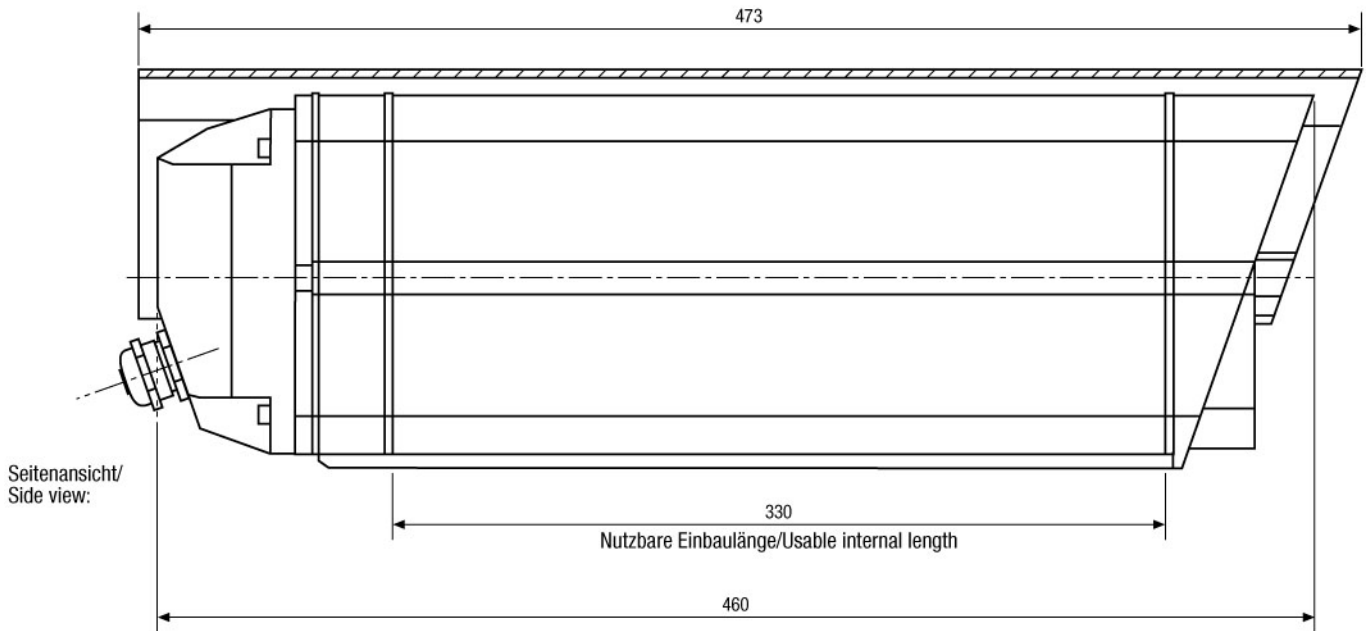

Video Security

VHM/ZLA

Weatherproof Housing (330), Central Plug with 230V Heater, RAL7032

Art-No. 79607

Features

Camera Weatherprotection

Housing Body Length: 330mm

Fold-down Housing Body

4 Levels of Camera Height Adjustment

Insulated Camera Mounting

External 30-pin Plug Connector

Cable Connection with Metal Gland M25x1.5mm

PTC Screen Heater 230VAC Included

Viewing Screen with "Clear-Shield" Technology

Housing Surface: RAL7032

Specifications

Maximum installation length	330mm
Length for power supply	NE-112 (12VDC or 24VAC): 85mm; NE-112/2 (12VDC/24VAC): 110mm
Cable entry	Metal gland M25x1.5mm (for cable diameter 9~17mm)
Cable connection	Mains connection board (see accessories)
Window screen	Coated with "Clear Shield" Technology. With this technology the glass corrosion, caused by environmental pollution, is avoided and screen cleaning cycles will be extended. The coating is UV light resistant, colour neutral and it causes no F-stop loss.
Window heater	110-265V / approx. 9watts
Thermostat	On: +16°C, Off: +20°C (see screw terminal board no. 79609)
Sunshield	Supplied
Housing	Aluminium
Colour	RAL 7032
Protection rating	IP66
Parts supplied	Screw set, Central plug with built-in 30-pin connector
Dimensions (HxWxD)	See drawing
Weight	2.9kg

Maße/Dimensions: mm

CamTech Industriel Video ApS
 Your Contact: Sales Department
 Industriparken 4 · 2750 Ballerup
 Phone +45 44 68 02 67 · Fax +45 44 68 60 52
 info@camtech.dk · www.camtech.dk