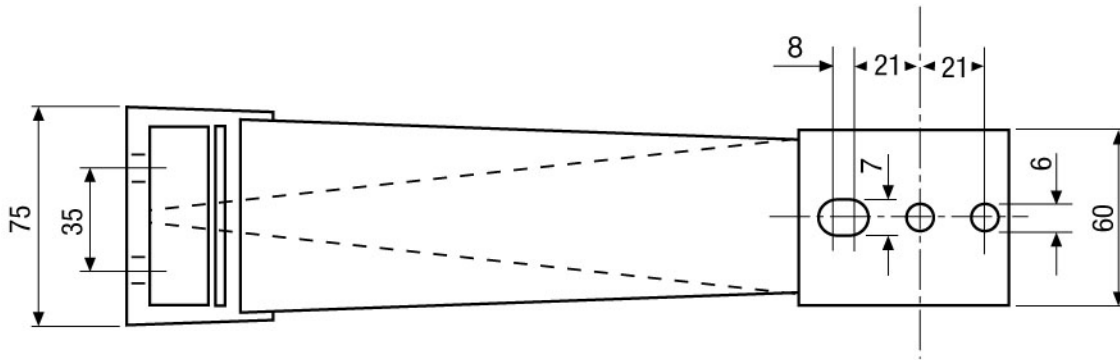

Maße/Dimensions: mm

CamTech Industriel Video ApS
Your Contact: Sales Department
Industriparken 4 · 2750 Ballerup
Phone +45 44 68 02 67 · Fax +45 44 68 60 52
info@camtech.dk · www.camtech.dk