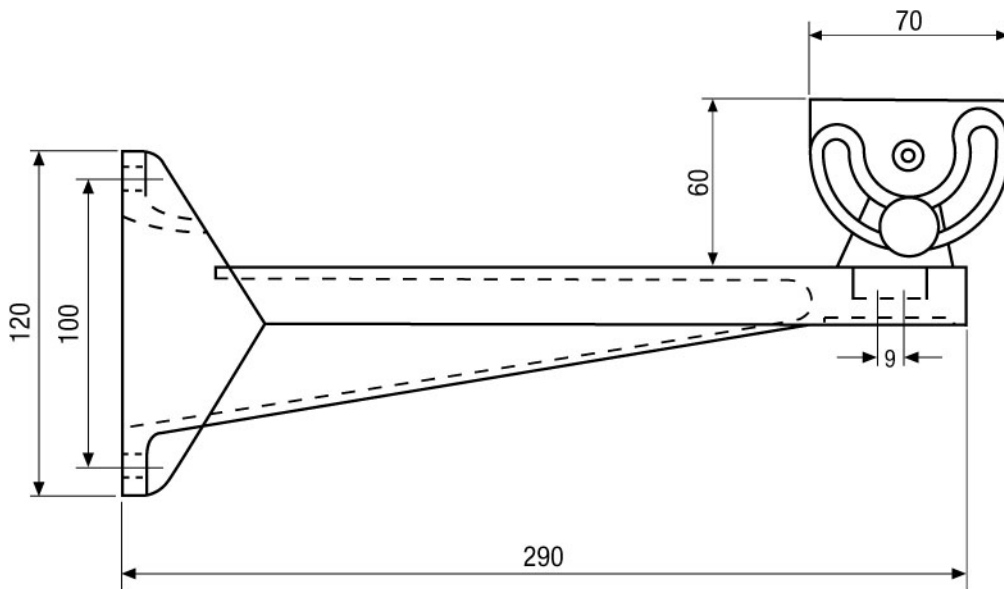

Maße/Dimensions: mm

CamTech Industriel Video ApS
Your Contact: Sales Department
Industriparken 4 · 2750 Ballerup
Phone +45 44 68 02 67 · Fax +45 44 68 60 52
info@camtech.dk · www.camtech.dk